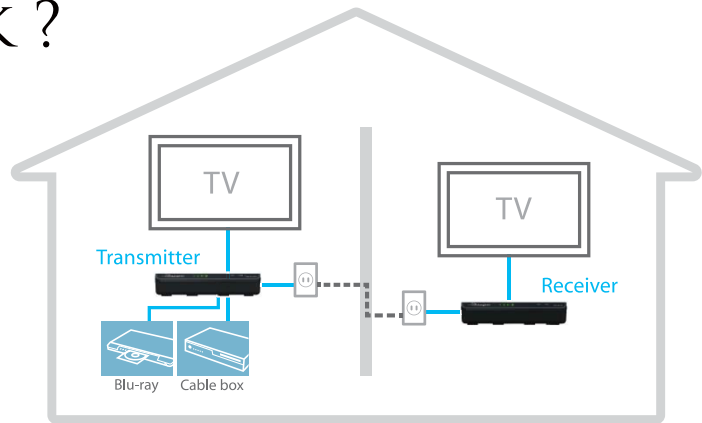

DELIVER YOUR ENTERTAINMENT THROUGH HOME POWERLINE

Powerline 1080p HD Transmission Kit

PHD500-2L

The PHD500-2L can transmit any High-Definition content from your cable-box, Blu-ray player, or HDMI-ready device placed anywhere in the house, to the HDTV via home Powerline.

Its whole house coverage making it the best way to stream your 1080p content in the house without additional wires.

Whole House Coverage

Stream your video anywhere in the house through home's existing electrical wirings.

Plug-and-play | Sets up in minutes

Works with any HDMI-ready device ; no software installation required.

Stream HD 1080p

Transmits digital entertainment to HDTV with 1080p HD quality.

Easy remote control operation

Supports IR Blaster so you can operate remote control in front of 2nd HDTV.

HOW DOES IT WORK ?

- ▶ Hook up your entertainment equipment to the transmitter.
- ▶ Connect 1st HDTV to the loop-through port of transmitter.
- ▶ Connect 2nd HDTV to the receiver.