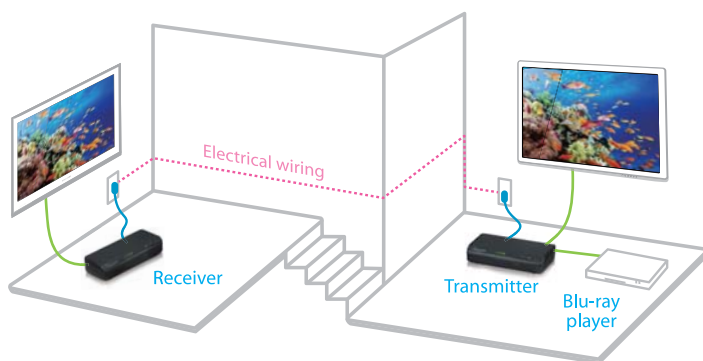

DELIVER YOUR ENTERTAINMENT THROUGH HOME POWERLINE

Powerline 1080p HD Transmission Kit

PHD500-2L

The PHD500-2L can transmit any High-Definition content from your cable-box, Blu-ray player, or HDMI-ready device placed anywhere in the house, to the HDTV via home Powerline.

Its whole house coverage making it the best way to stream your 1080p content in the house without additional wires.

Whole House Coverage

Stream your video anywhere in the house through home's existing electrical wirings.

Plug-and-play | Sets up in minutes

Works with any HDMI-ready device ; no software installation required.

Stream HD 1080p

Transmits digital entertainment to HDTV with 1080p HD quality.

Easy remote control operation

Supports IR Blaster so you can operate remote control in front of 2nd HDTV.

HOW DOES IT WORK ?

- ▶ Hook up your entertainment equipment to the transmitter.
- ▶ Connect 1st HDTV to the loop-through port of transmitter.
- ▶ Connect 2nd HDTV to the receiver.