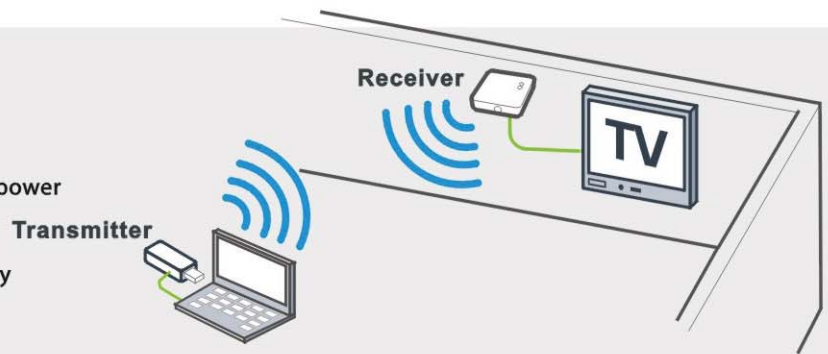

Stream 1080p HD with 3D support

The WHD100 can wirelessly stream any 1080p high-definition and 3D content from your HDMI-ready laptop to the HDTV.

No latency; ideal for video gaming

Because there is practically no latency (less than 1ms), now you can run your PC and Internet game on your HDTV.

Plug-and-play; set up in minutes

The WHD100 transmitter and receiver can automatically detect and connect to each other. It will also auto-negotiate it's frequencies for the best performance.

*Transmission distance will depend on actual environment

How does it work?

- Plug the wireless receiver into your HDTV
- Plug the HDMI transmitter into your laptop and power it on via USB cable
- Your desktop will appear on your HDTV magically

Why choose ZINWELL WHD100?