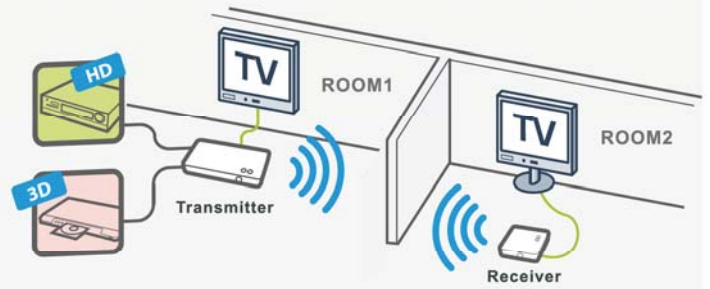

- Works with any HDMI-ready device
- Blu-ray Player
 - Cable Box
 - Gaming Console
 - Computer

Wireless Your Entertainment

Wireless 1080p HD Transmission Kit

WHD200

The WHD200 can wirelessly transmit any High-Definition content from your cable-box, Blu-ray player, or HDMI-ready computer placed anywhere in the house, to the HDTV. It's the best way to stream your 1080p content wirelessly.

Transmission Range up to 20 meters

Streams your video anywhere within the house*

Stream HD 1080p with 3D support

Transmits digital entertainment to HDTV with uncompressed 1080p HD & 3D quality.

Plug-and-play; sets up in minutes

Works with any HDMI-ready device; no software installation required.

Easy remote control operation

Supports IR Blaster so you can operate remote control in front of 2nd HDTV.

* Transmission distance will depend on actual environment

How does it work?

- Hook up your entertainment equipment to the transmitter.
- Connect 1st HDTV to the loop-through port of transmitter.
- Connect 2nd HDTV to the wireless receiver

Why choose ZINWELL WHD200?