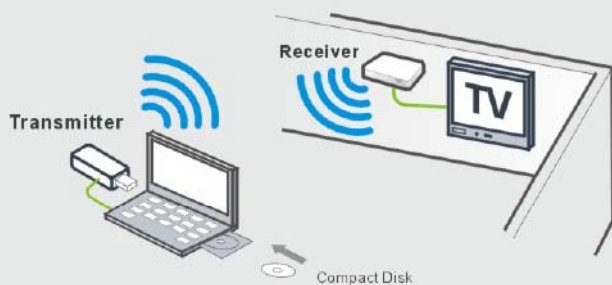

**Push-to-TV mode; works with your
smartphone, tablet, and Windows 7**

The ZIN-2100 can stream your 1080p local media files from your smartphone, tablet, or Windows 7 PC to your HDTV wirelessly.

Transmission range up to 10 meters

Whole room coverage: stream the video from your laptop placed anywhere within the room.

Support wireless keyboard and mouse

Thanks for USB HID: the ZIN-2100 can connect and operate your keyboard and mouse in front of your HDTV without connecting to your laptop directly.

* Transmission distance will depend on actual environment

How does PC-to-TV wireless work?

- Install the ZIN-2100 software
- Plug the USB transmitter into your laptop
- Plug the wireless receiver into your HDTV
- Run the ZIN-2100 software on your laptop

How does Push-to-TV wireless work?

- Download App to your smartphone or tablet
- Plug the wireless receiver into your HDTV
- Run the Apps on your smartphone or tablet

Why choose ZIN-2100?

- Support up to 1080p @ 30Hz video quality
- Work with any Windows PC, no limited to WiDi enabled PCs
- Easy-to-use: transmitter and receiver will automatically detect each other
- Support DLNA 1.5 DMR; stream local media files from any DLNA enabled devices to the HDTV
- FCC & CE certified; meet requirement for environmental safety
- USB port for possible future firmware upgrade