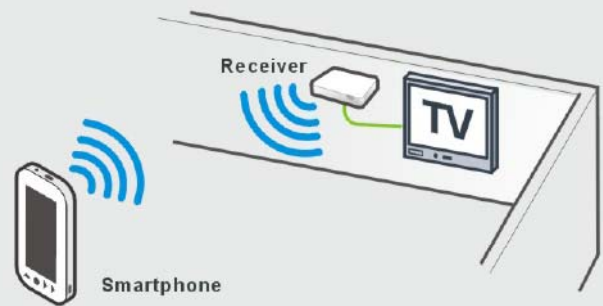

Whole room coverage: stream the video from your laptop placed anywhere within the room.

Support wireless keyboard and mouse

Thanks for USB HID: the ZIN-2100 can connect and operate your keyboard and mouse in front of your HDTV without connecting to your laptop directly.

* Transmission distance will depend on actual environment

How does PC-to-TV wireless work?

- Install the ZIN-2100 software
- Plug the USB transmitter into your laptop
- Plug the wireless receiver into your HDTV
- Run the ZIN-2100 software on your laptop

How does Push-to-TV wireless work?

- Download App to your smartphone or tablet
- Plug the wireless receiver into your HDTV
- Run the Apps on your smartphone or tablet

Why choose ZIN-2100?

- Support up to 1080p @ 30Hz video quality
- Work with any Windows PC, no limited to WiDi enabled PCs
- Easy-to-use: transmitter and receiver will automatically detect each other
- Support DLNA 1.5 DMR; stream local media files from any DLNA enabled devices to the HDTV
- FCC & CE certified; meet requirement for environmental safety
- USB port for possible future firmware upgrade