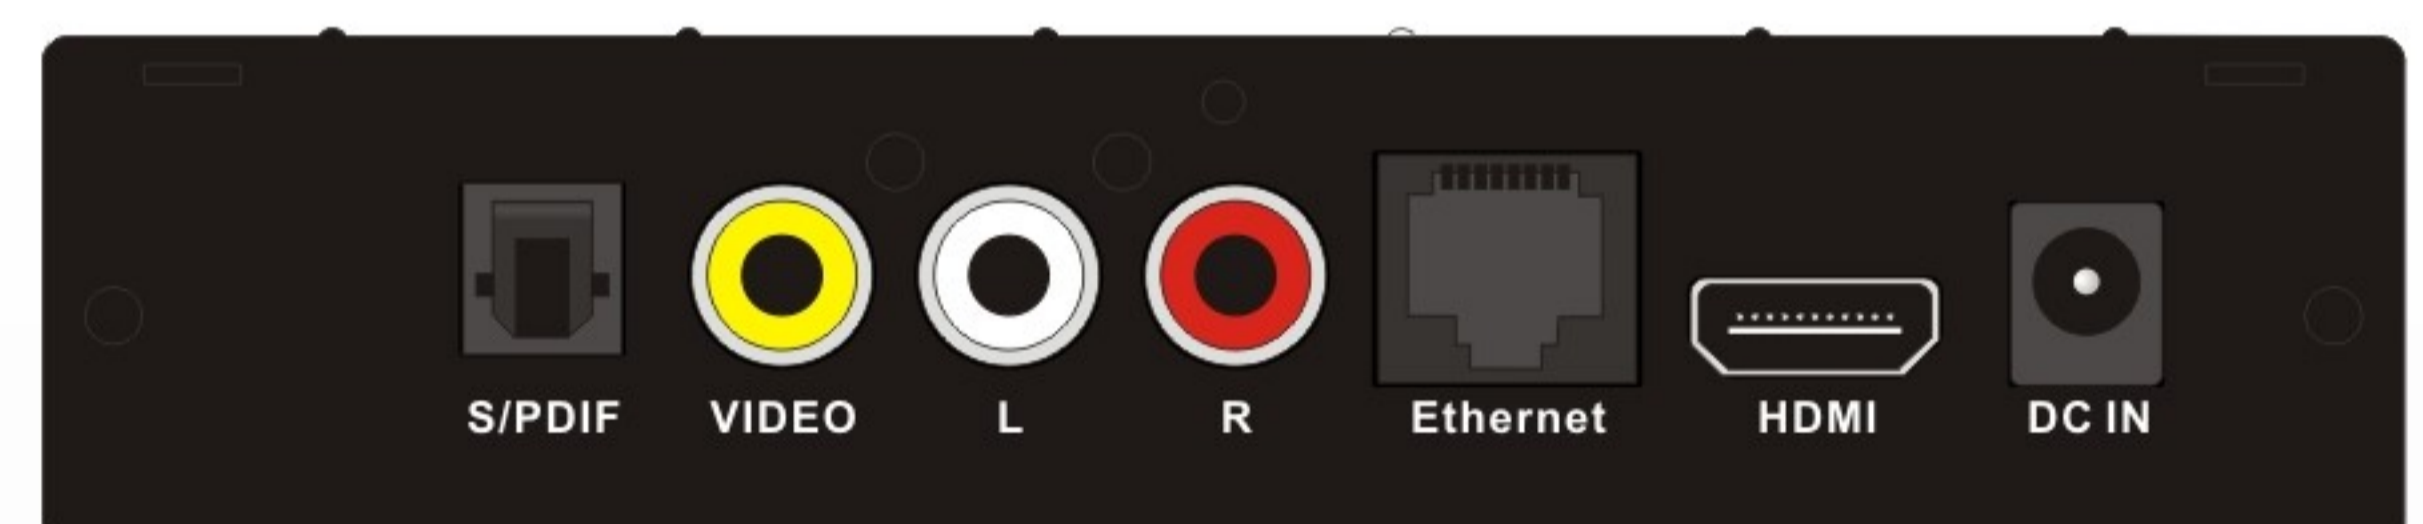

Technical Specifications:

Interface

Video	CVBS HDMI
Audio	Audio L/R S/PDIF Optical/Coaxial
USB	USB 2.0, 5V~1000mA *Support USB external HDD, USB Flash Disk, USB BD/DVD-ROM, WiFi 11n USB Dongle
Network	Ethernet Port