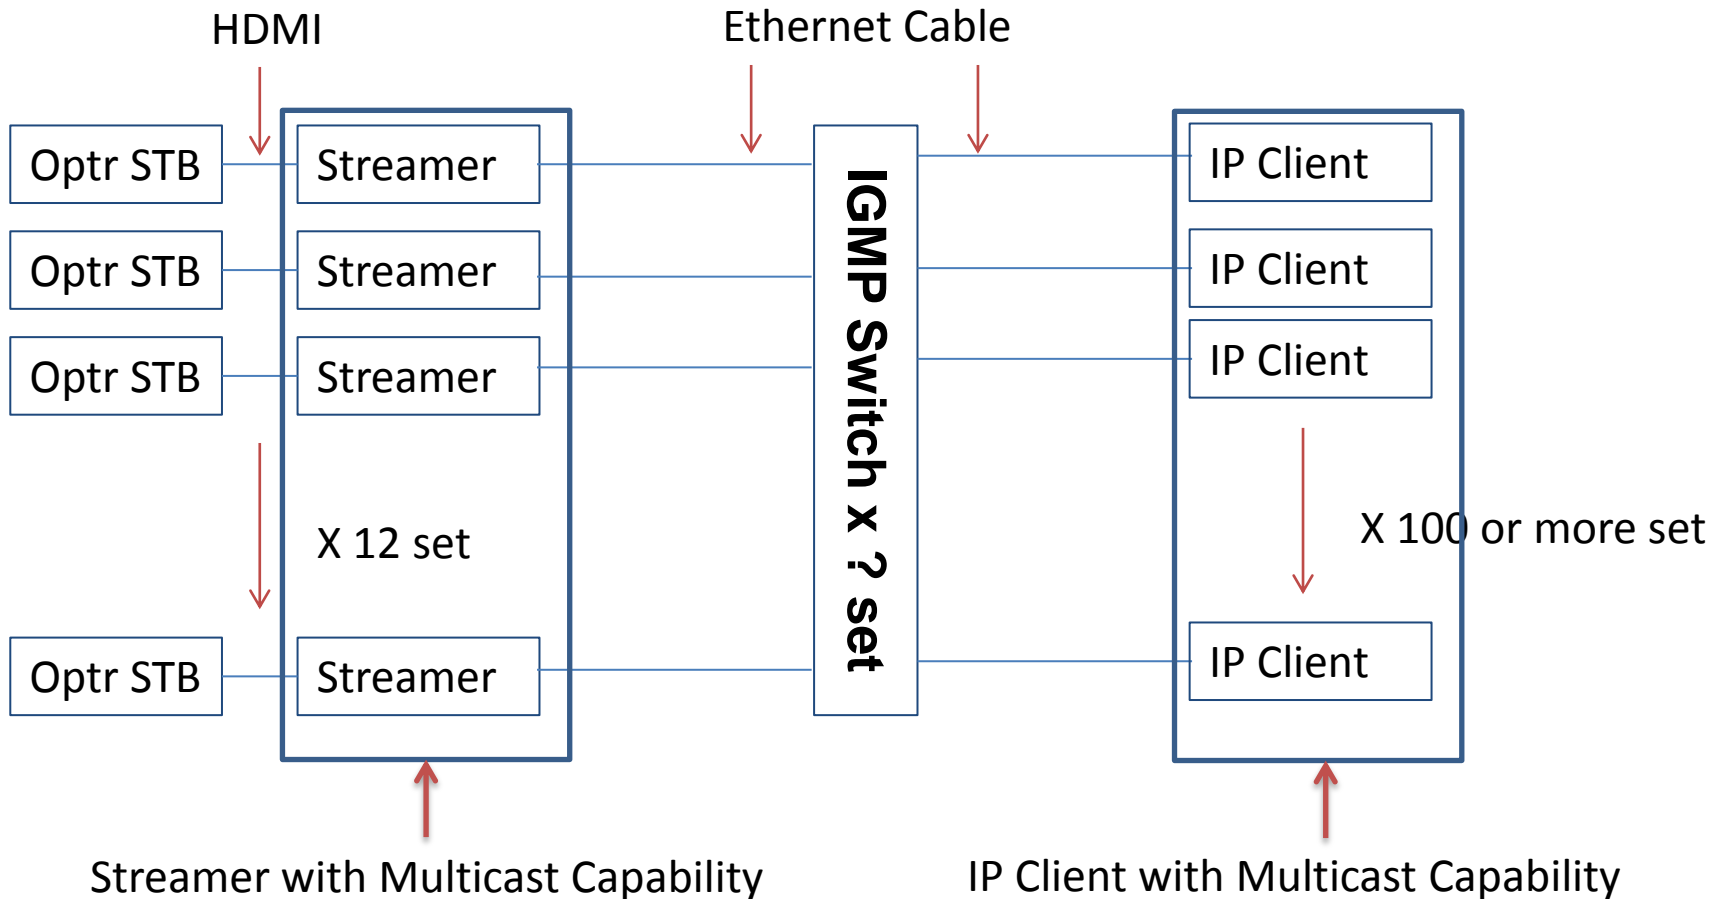

Home Streamer in Hotel Scenario

May 15th 2013

Home Streamer in Hotel Scenario

Rack-Mounted Streamer in Hotel Scenario

HOME STREAM_IP SERVER BOX (12EA)

FRONT VIEW

BACK VIEW

Home Streamer in Hotel Scenario

Home Streamer in Hotel Scenario