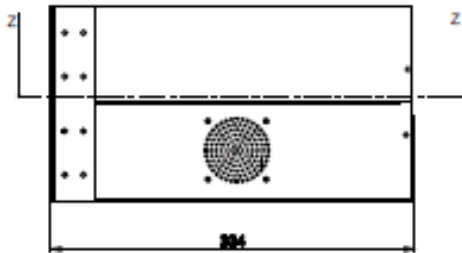

Home Streamer in Hotel Scenario

May 15th 2013

Home Streamer in Hotel Scenario

Rack-Mounted Streamer in Hotel Scenario

HOME STREAM_IP SERVER BOX (12EA)

FRONT VIEW

BACK VIEW

Home Streamer in Hotel Scenario