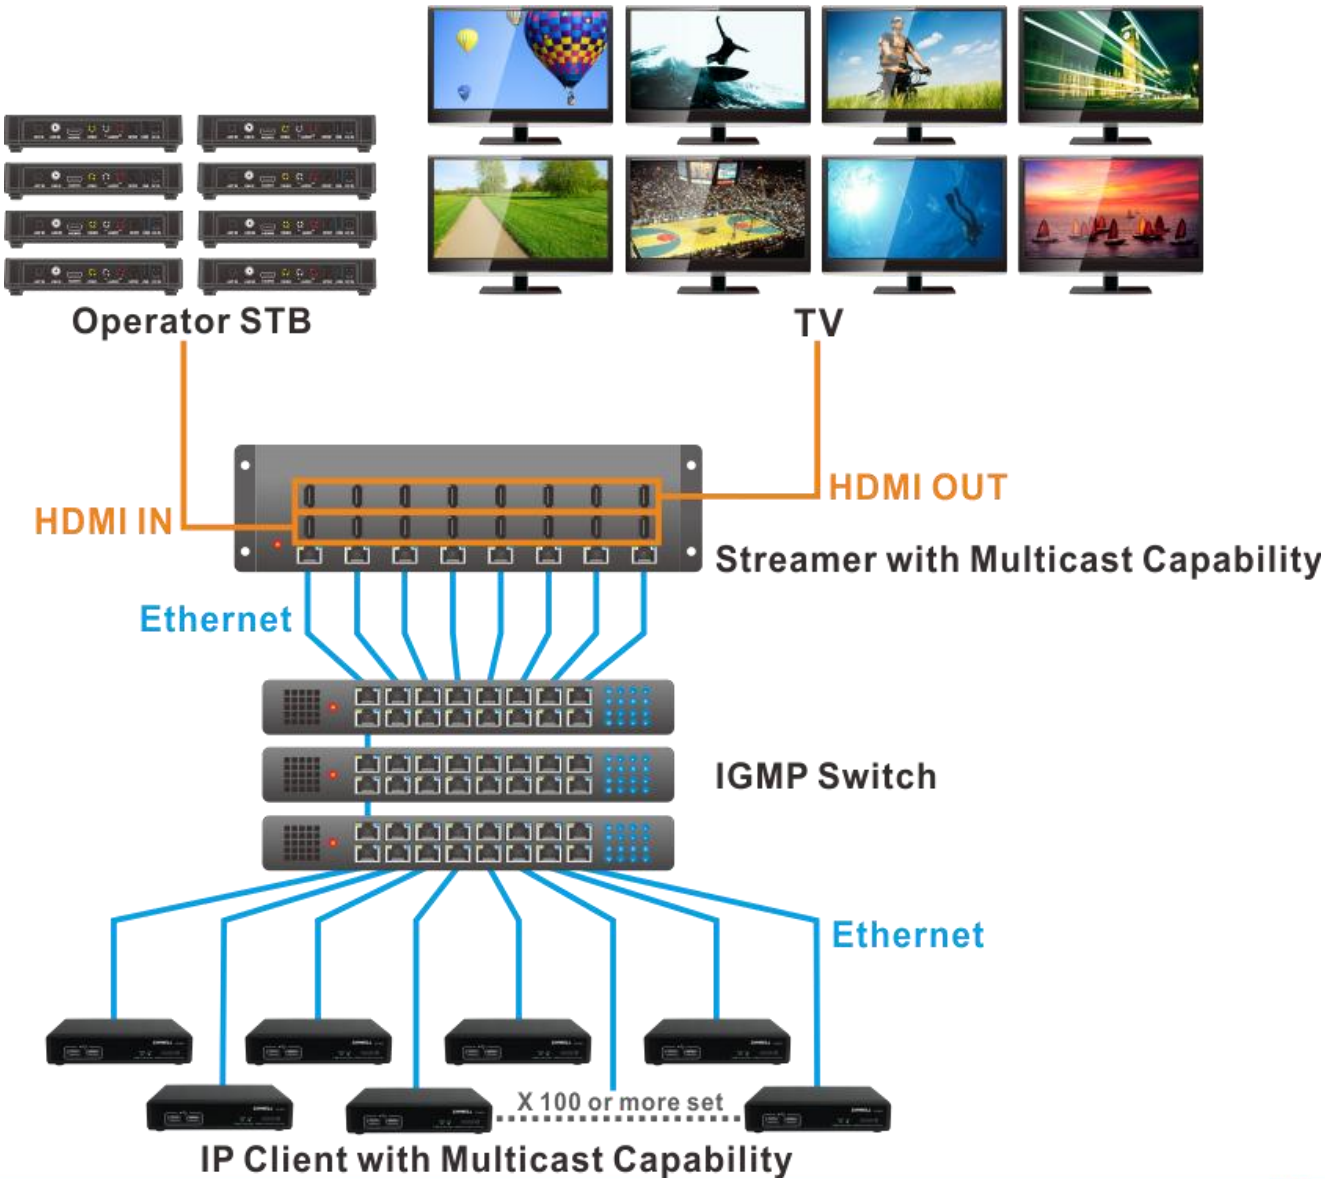

Home Streamer in Hotel Scenario

May 15th 2013

Home Streamer in Hotel Scenario

Rack-Mounted Streamer in Hotel Scenario

HOME STREAM_IP SERVER BOX (12EA)

FRONT VIEW

BACK VIEW

Home Streamer in Hotel Scenario

Home Streamer in Hotel Scenario