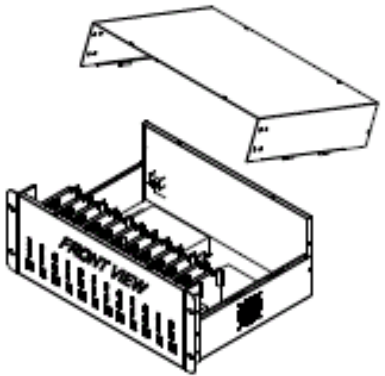

Home Streamer in Hotel Scenario

May 15th 2013

Home Streamer in Hotel Scenario

Rack-Mounted Streamer in Hotel Scenario

HOME STREAM_IP SERVER BOX (12EA)

FRONT VIEW

BACK VIEW

Home Streamer in Hotel Scenario