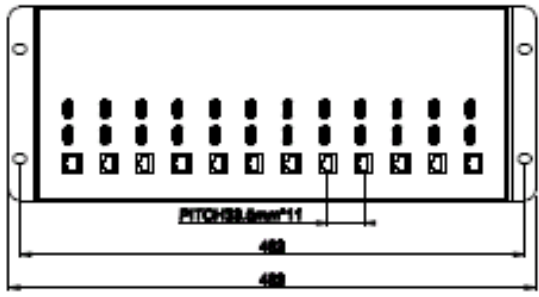

Home Streamer in Hotel Scenario

May 15th 2013

Home Streamer in Hotel Scenario

Rack-Mounted Streamer in Hotel Scenario

HOME STREAM_IP SERVER BOX (12EA)

FRONT VIEW

BACK VIEW

Home Streamer in Hotel Scenario