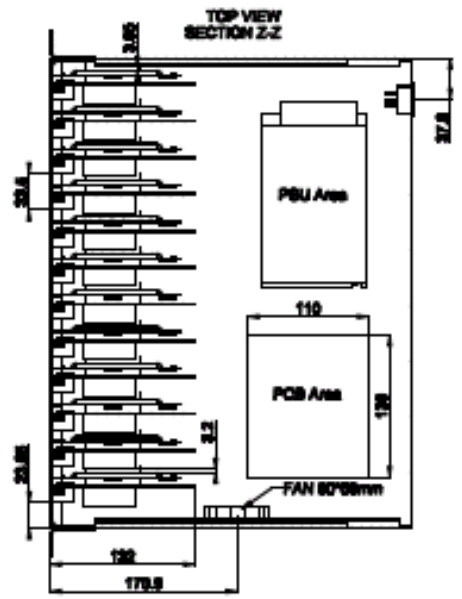

Home Streamer in Hotel Scenario

May 15th 2013

Home Streamer in Hotel Scenario

Rack-Mounted Streamer in Hotel Scenario

HOME STREAM_IP SERVER BOX (12EA)

FRONT VIEW

BACK VIEW

Home Streamer in Hotel Scenario