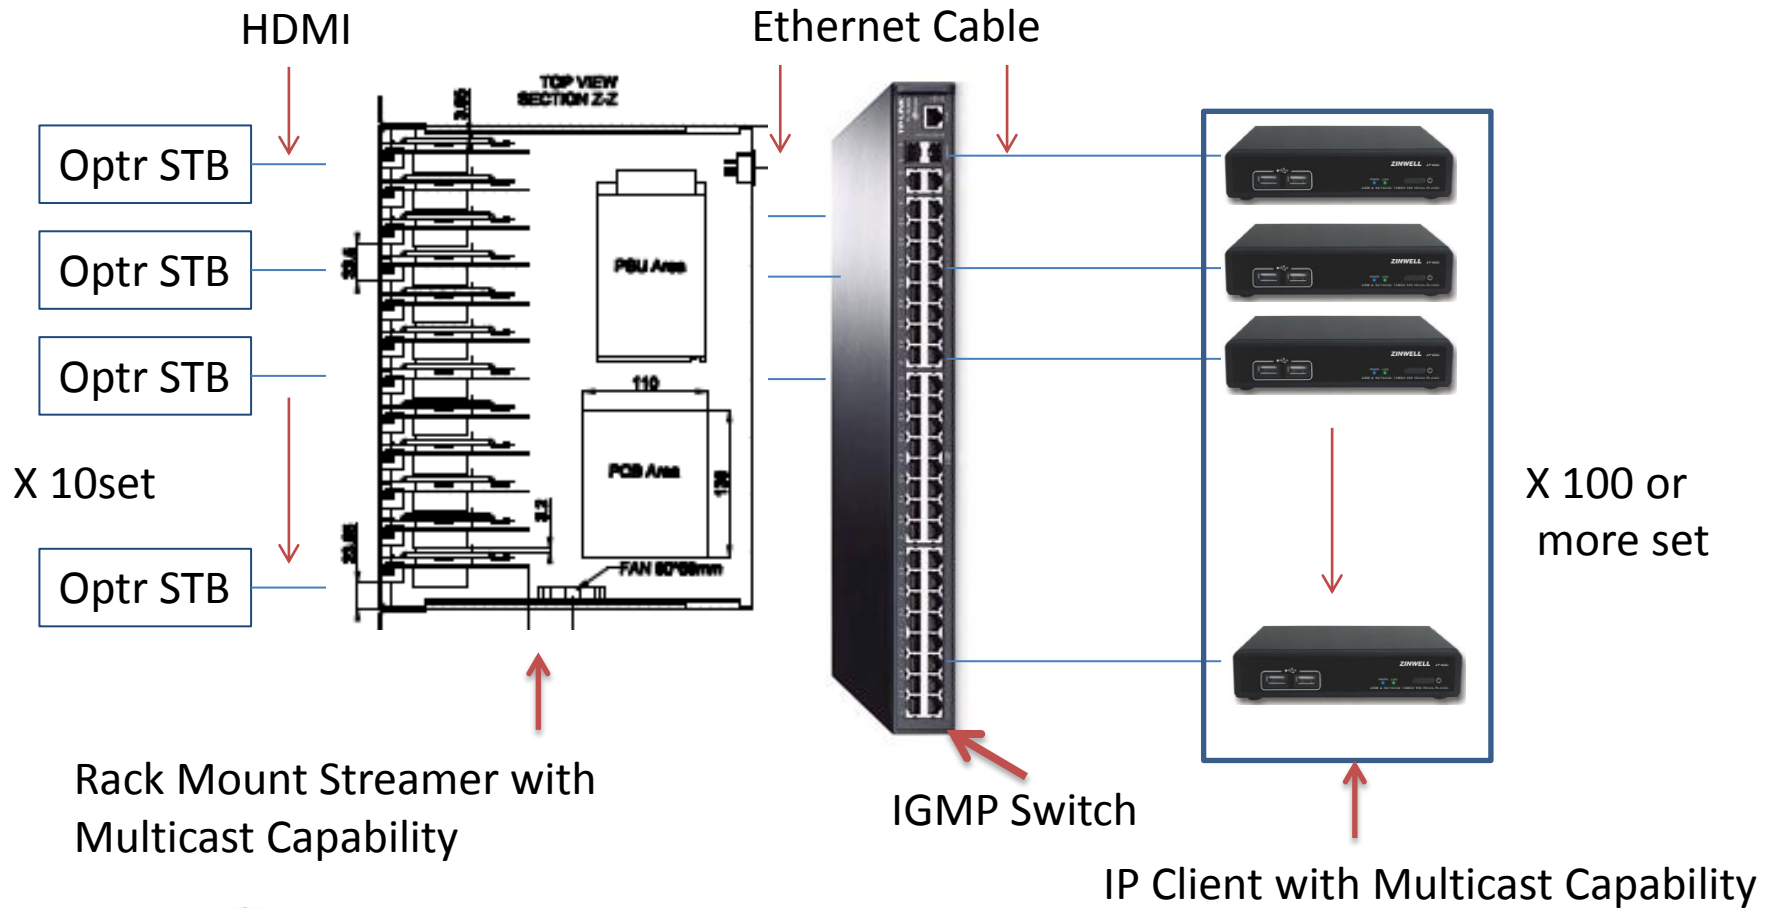

Home Streamer in Hotel Scenario

May 15th 2013

Home Streamer in Hotel Scenario

Rack-Mounted Streamer in Hotel Scenario

HOME STREAM_IP SERVER BOX (12EA)

FRONT VIEW

BACK VIEW

Home Streamer in Hotel Scenario

Home Streamer in Hotel Scenario